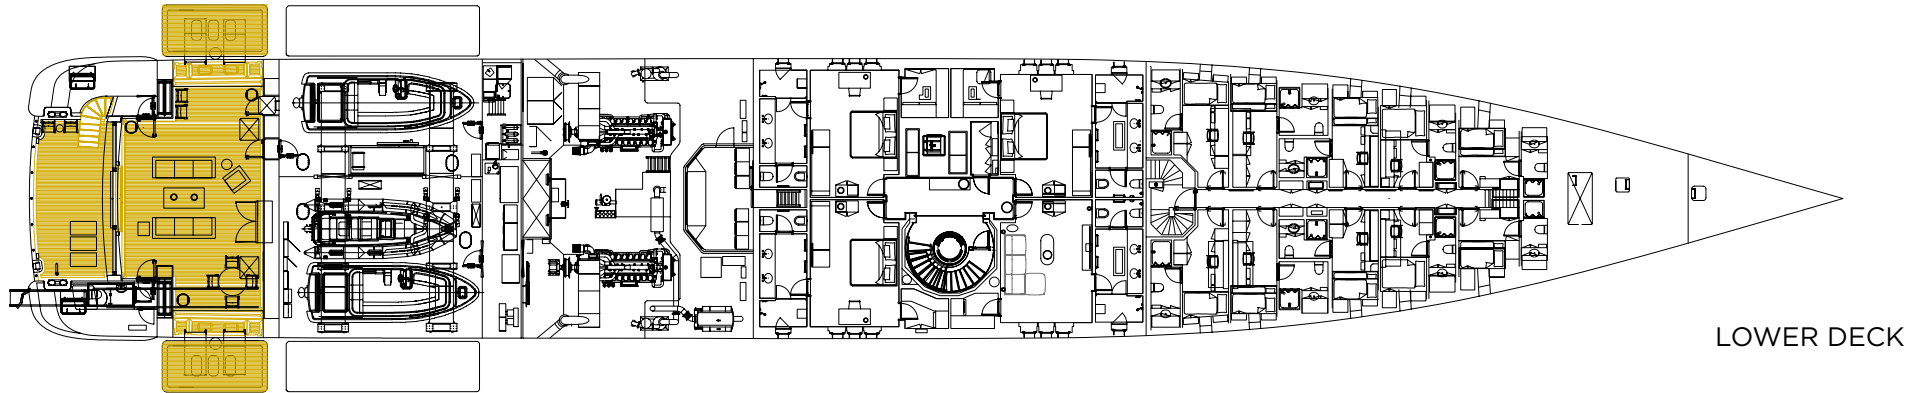

GENERAL ARRANGEMENT

SPECIFICATIONS

DIMENSIONS

Length	85.6m (280' 8")
Beam	12.4m (40' 8")
Draft	3.2m (10' 6")

GENERAL

Year	2009/2022
Builder	Abeking & Rasmussen
Exterior Design	Reymond Langton Design Ltd
Interior Design	Reymond Lagnton Design/Winch Design
Hull Construction	Steel
Superstructure	Aluminium
Gross Tonnage	2150

ACCOMMODATION

Number of Cabins	11 Cabins (9 Double, 2 Twin)
Total Guests	12
Total Crew	26

TECHNICAL INFORMATION

Engines	2 x Caterpillar 3516 DITA 1999 hp x 2 (3998 hp)
Generators	2 x TBC
Fuel Capacity	160,000 litres
Water Capacity	35,000 litres
Fuel Consumption	528 litres/hr
Range	6690 nm
Maximum Speed	16.5 knots
Cruising Speed	15 knots
Stabilisers	At anchor and underway

CERTIFICATIONS

Flag	Cayman Islands
Port of Registry	The Creek
Class / MCA	Lloyd's Register

TENDER AND TOYS

- 1 x YachtWerft Mayer - 20.25 ft (12 pax + 2 crew capacity)
- 1 x Rib T75 - 7.5m
- 1 x Zodiac Rescue Tender

WATERSPORTS

- 5 x battery powered water scooters
- 2 x illiptical paddle boards
- 2 x SUPs with paddles
- 2 x Kayaks

VARIOUS

- Air Conditioning
- WiFi

WEEKLY CHARTER RATES - MYBA TERMS

Summer 2022

- €950,000 per week (high rate)
- €850,000 per week (low rate)

Winter 2022/2023

- $950,000 per week (high rate)
- $850,000 per week (low rate)