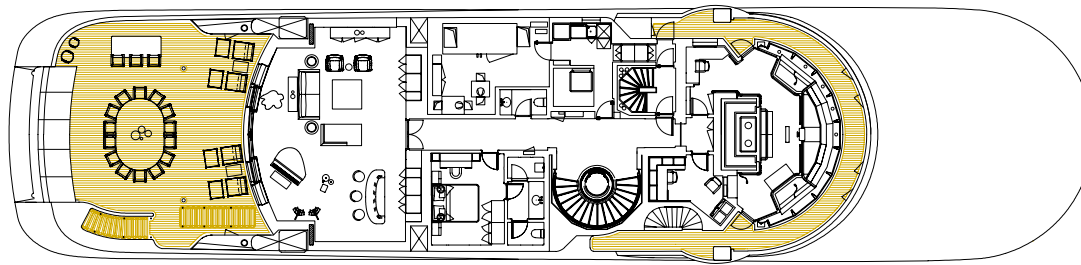

UPPER AFT DECK

JACUZZI ON SUNDECK

JACUZZI ON SUNDECK

JACUZZI ON SUNDECK

SUN DECK AFT

TENDERS

# GENERAL ARRANGEMENT

SUN DECK

BRIDGE DECK

UPPER DECK

### DIMENSIONS

<b>Length</b>	85.6m (280' 8")
<b>Beam</b>	12.4m (40' 8")
<b>Draft</b>	3.2m (10' 6")