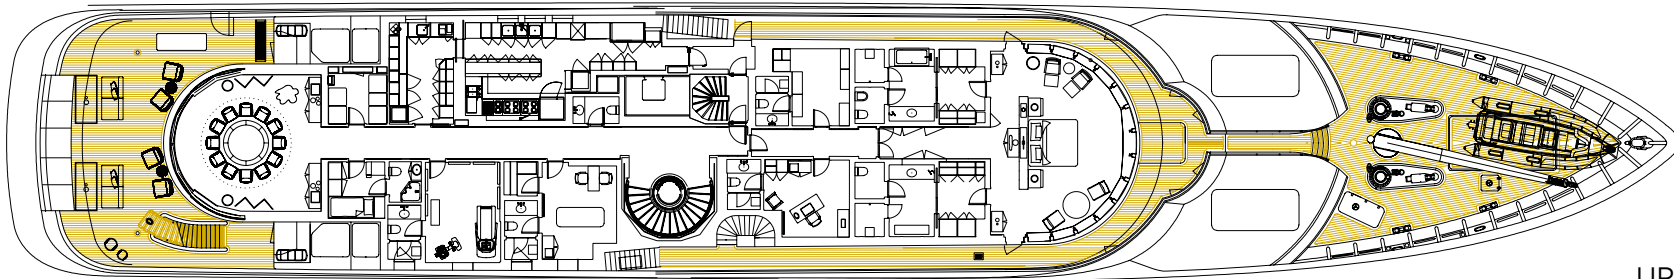

UPPER AFT DECK

JACUZZI ON SUNDECK

JACUZZI ON SUNDECK

JACUZZI ON SUNDECK

SUN DECK AFT

TENDERS

# GENERAL ARRANGEMENT

SUN DECK

BRIDGE DECK

UPPER DECK

### DIMENSIONS

<b>Length</b>	85.6m (280' 8")
<b>Beam</b>	12.4m (40' 8")
<b>Draft</b>	3.2m (10' 6")