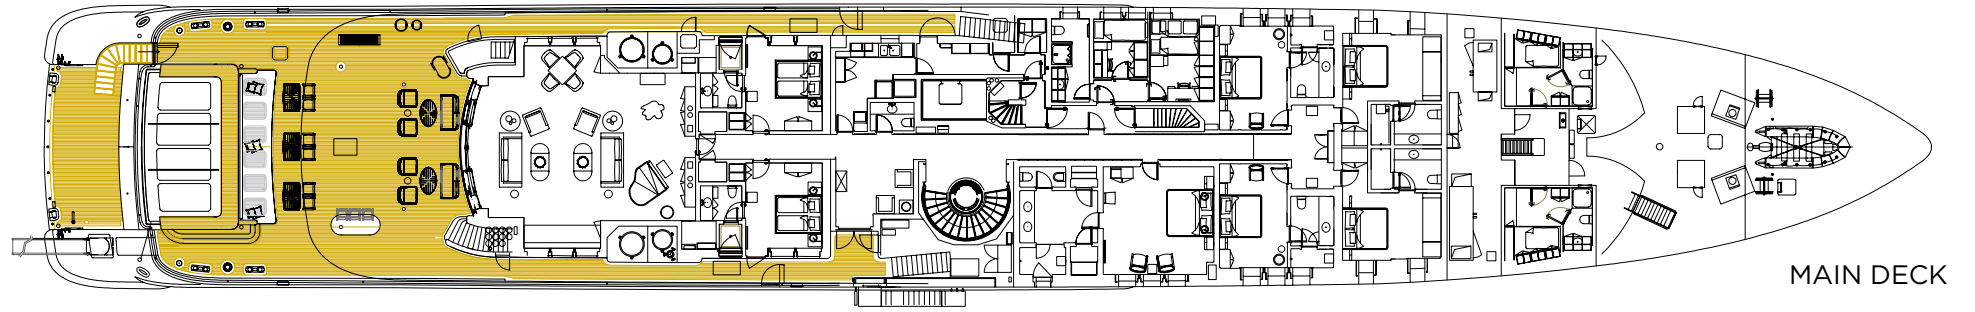

GENERAL ARRANGEMENT

SPECIFICATIONS

DIMENSIONS

Length	85.6m (280' 8")
Beam	12.4m (40' 8")
Draft	3.2m (10' 6")

GENERAL

Year	2009/2022
Builder	Abeking & Rasmussen
Exterior Design	Reymond Langton Design Ltd
Interior Design	Reymond Lagnton Design/Winch Design
Hull Construction	Steel
Superstructure	Aluminium
Gross Tonnage	2150

ACCOMMODATION

Number of Cabins	11 Cabins (9 Double, 2 Twin)
Total Guests	12
Total Crew	26

TECHNICAL INFORMATION

Engines	2 x Caterpillar 3516 DITA 1999 hp x 2 (3998 hp)
Generators	2 x TBC
Fuel Capacity	160,000 litres
Water Capacity	35,000 litres
Fuel Consumption	528 litres/hr
Range	6690 nm
Maximum Speed	16.5 knots
Cruising Speed	15 knots
Stabilisers	At anchor and underway

CERTIFICATIONS

Flag	Cayman Islands
Port of Registry	The Creek
Class / MCA	Lloyd's Register

TENDER AND TOYS

- 1 x YachtWerft Mayer - 20.25 ft (12 pax + 2 crew capacity)
- 1 x Rib T75 - 7.5m
- 1 x Zodiac Rescue Tender

WATERSPORTS

- 5 x battery powered water scooters
- 2 x illiptical paddle boards
- 2 x SUPs with paddles
- 2 x Kayaks

VARIOUS

- Air Conditioning
- WiFi

WEEKLY CHARTER RATES - MYBA TERMS

Summer 2022

- €950,000 per week (high rate)
- €850,000 per week (low rate)

Winter 2022/2023

- $950,000 per week (high rate)
- $850,000 per week (low rate)