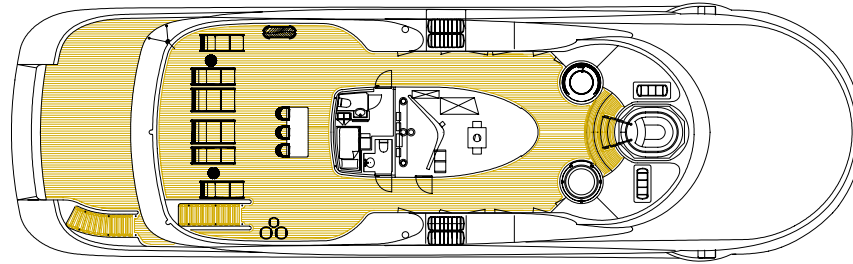

UPPER AFT DECK

JACUZZI ON SUNDECK

JACUZZI ON SUNDECK

JACUZZI ON SUNDECK

SUN DECK AFT

TENDERS

# GENERAL ARRANGEMENT

SUN DECK

BRIDGE DECK

UPPER DECK

### DIMENSIONS

<b>Length</b>	85.6m (280' 8")
<b>Beam</b>	12.4m (40' 8")
<b>Draft</b>	3.2m (10' 6")