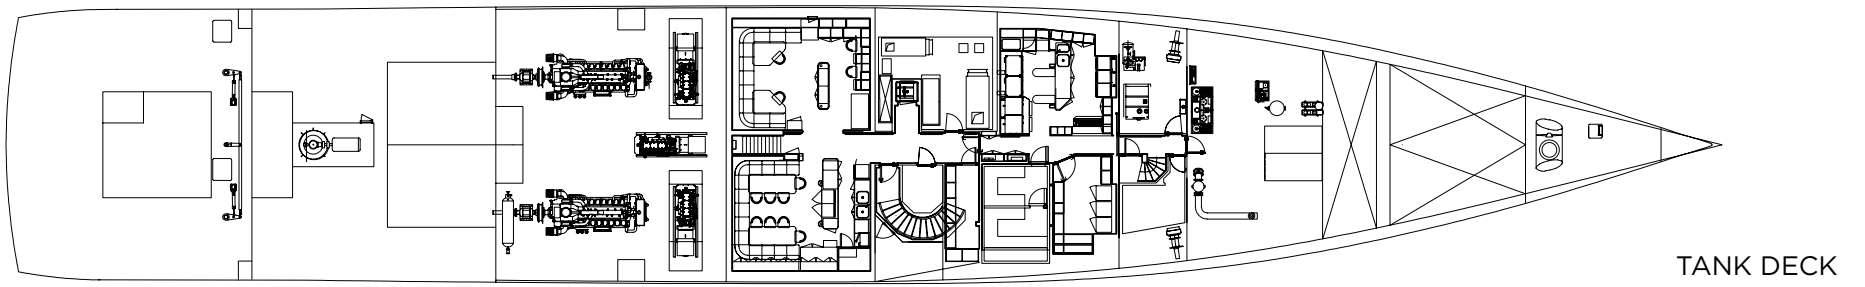

GENERAL ARRANGEMENT

SPECIFICATIONS

DIMENSIONS

Length	85.6m (280' 8")
Beam	12.4m (40' 8")
Draft	3.2m (10' 6")

GENERAL

Year	2009/2022
Builder	Abeking & Rasmussen
Exterior Design	Reymond Langton Design Ltd
Interior Design	Reymond Lagnton Design/Winch Design
Hull Construction	Steel
Superstructure	Aluminium
Gross Tonnage	2150

ACCOMMODATION

Number of Cabins	11 Cabins (9 Double, 2 Twin)
Total Guests	12
Total Crew	26

TECHNICAL INFORMATION

Engines	2 x Caterpillar 3516 DITA 1999 hp x 2 (3998 hp)
Generators	2 x TBC
Fuel Capacity	160,000 litres
Water Capacity	35,000 litres
Fuel Consumption	528 litres/hr
Range	6690 nm
Maximum Speed	16.5 knots
Cruising Speed	15 knots
Stabilisers	At anchor and underway

CERTIFICATIONS

Flag	Cayman Islands
Port of Registry	The Creek
Class / MCA	Lloyd's Register

TENDER AND TOYS

- 1 x YachtWerft Mayer - 20.25 ft (12 pax + 2 crew capacity)
- 1 x Rib T75 - 7.5m
- 1 x Zodiac Rescue Tender

WATERSPORTS

- 5 x battery powered water scooters
- 2 x illiptical paddle boards
- 2 x SUPs with paddles
- 2 x Kayaks

VARIOUS

- Air Conditioning
- WiFi

WEEKLY CHARTER RATES - MYBA TERMS

Summer 2022

- €950,000 per week (high rate)
- €850,000 per week (low rate)

Winter 2022/2023

- $950,000 per week (high rate)
- $850,000 per week (low rate)